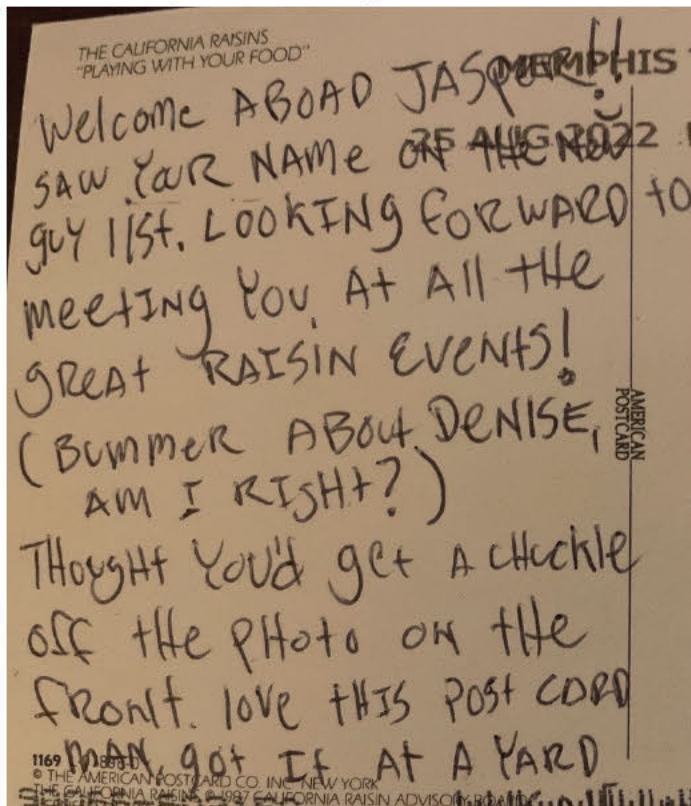

Postcard with Handwriting of Prime Suspect

Q1
11/18/2021

Handwriting of Fan Club Membership Card

K1.1

K1.2

Questioned Handwritings of [REDACTED]

Q1
11/18/2021

Suspect Writing on Postcard #2 "Playing With Your Food"

K2

BART BAGGETT

Questioned Handwritings of [REDACTED]

Q1
11/18/2021

Suspect Writing on Postcard #2 "Playing With Your Food"

K2.1

K2.2

K2.3